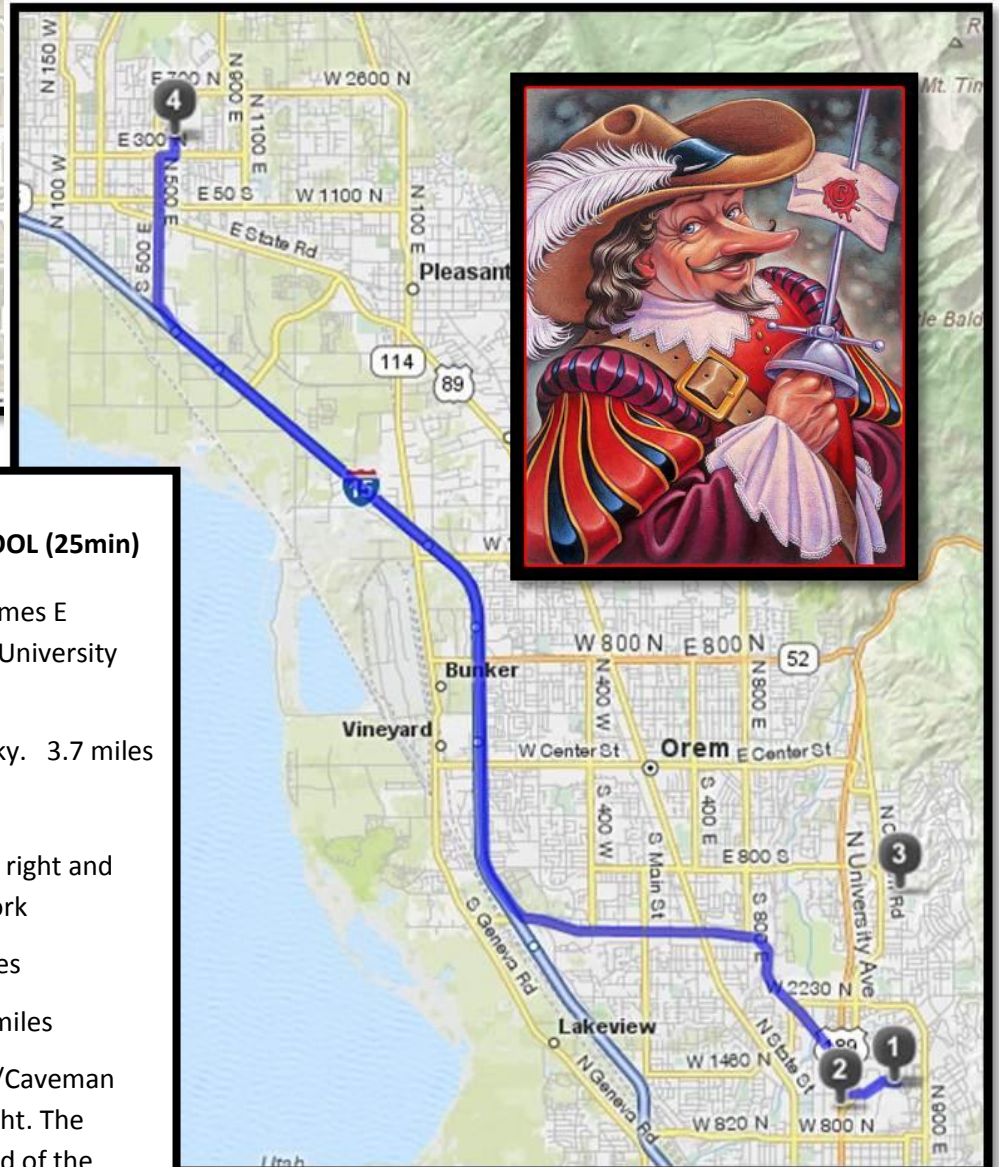

#### Directions from BYU to PROVO HIGH SCHOOL

Provo High is within walking distance from BYU: It is two blocks directly west of campus past the Richards Building and practice fields. (20min)

Driving from BYU to Provo High: Take N Campus Dr. It becomes E Bulldog Blvd. From E Bulldog Blvd. turn left on N University Ave. (5min)

## Directions from BYU to TIMPVIEW HIGH SCHOOL (8 min)

Take N Campus Drive. It becomes E Bulldog Blvd.

Turn Right on N Canyon Rd. 2.1 miles

Turn right onto E 3460 N 0.2 miles

Timpview High School in on the right

## Directions from BYU to AMERICAN FORK HIGH SCHOOL (25min)

Take N Campus Drive. It becomes E Bulldog Blvd. Turn right of N University Ave.

Turn Left onto N University Pky. 3.7 miles

Merge onto I-15 N 7.4 miles

Take 500 East exit 276 – keep right and take the ramp to American Fork

Merge onto S 500 E 1.5 miles

Turn right onto E 300 N 0.2 miles

Take the 1<sup>st</sup> left onto N 600 E/Caveman Blvd. The school is on the right. The auditorium is on the south end of the school.