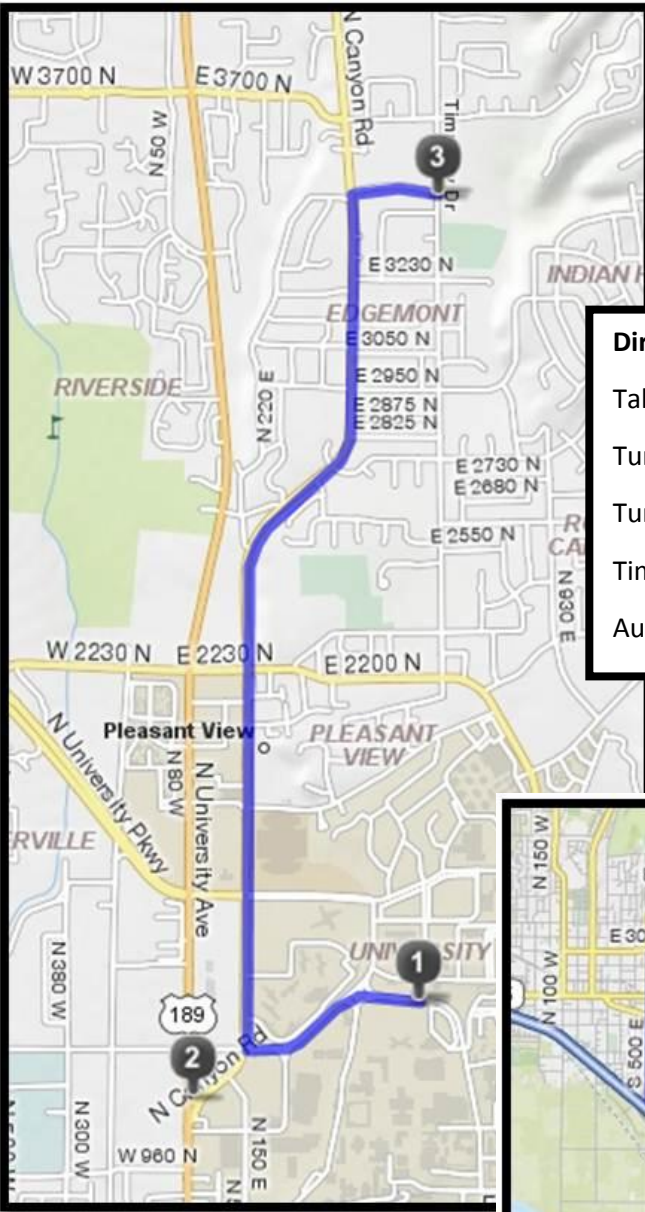

#### Directions from BYU to PROVO HIGH SCHOOL

Provo High is within walking distance from BYU: It is two blocks directly west of campus past the Richards Building and practice fields. (20min)

Driving from BYU to Provo High: Take N Campus Dr. It becomes E Bulldog Blvd. From E Bulldog Blvd. turn left on N University Ave. (5min)

## Directions from BYU to TIMPVIEW HIGH SCHOOL (8 min)

Take N Campus Drive. It becomes E Bulldog Blvd.

Turn Right on N Canyon Rd. 2.1 miles

Turn right onto E 3460 N 0.2 miles

Timpview High School in on the right

## Directions from BYU to AMERICAN FORK HIGH SCHOOL (25min)

Take N Campus Drive. It becomes E Bulldog Blvd. Turn right of N University Ave.

Turn Left onto N University Pky. 3.7 miles

Merge onto I-15 N 7.4 miles

Take 500 East exit 276 – keep right and take the ramp to American Fork

Merge onto S 500 E 1.5 miles

Turn right onto E 300 N 0.2 miles

Take the 1<sup>st</sup> left onto N 600 E/Caveman Blvd. The school is on the right. The auditorium is on the south end of the school.